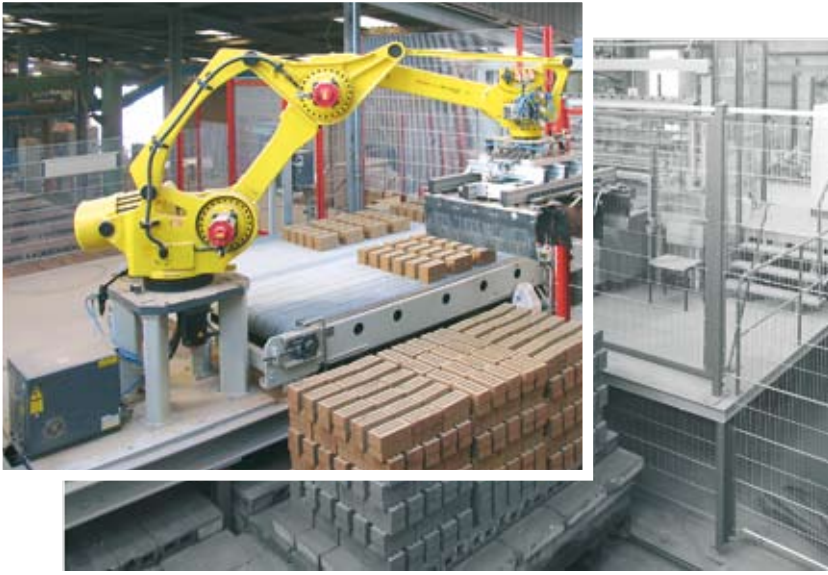

KELLER HCW GMBH -

Your professional partner for machinery and plants for the heavy clay industry

使用范例

范例 Application fields

Professionals in heavy clay works

三个品牌 - 一个战略: 建陶领域的专家

凯乐公司 - 百年来引领全球的生产线和设备供应商。从切码运设备开始, 经过干燥窑和焙烧窑, 直到打包捆扎的全套传送设备, 以及生产线自动化控制技术和测量控制调节技术。

利特尔公司 - 拥有百年经验, 提供原物料的制备和成型设备 - 从储料系统到给料设备、粉碎设备、混合设备、计量设备以及挤出机和压机。

诺沃赛力克 - 为烧结砌块提供铣削设备的专业厂家, 并在转送和传输设备领域拥有丰富的经验。

无论是现代化的新建生产线、还是对现有生产线进行现代化改造和优化, 这三个品牌都是您在建陶领域里的专业伙伴。

KELLER HCW - for more than 100 years one of the worldwide leading machine and plant constructors. Starting with a cutter, followed by dryers and kilns to packaging plants, the complete handling, automation and Measuring & Controlling.

The **Rieter-Works** - for more than 100 years specialized in machines and plants for preparation and shaping - from storage systems to feeders, crushers, mixers, batching equipment to extruders.

novocer - one of the leading suppliers of grinding machines for calibrated bricks with long lasting experiences in the field of handling and handling plants.